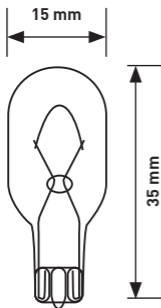

7 Watt  
55 Lumen  
3000 Kelvin

1000 Hours  
Dimmable  
Instant full light

Power factor > 0,5  
CRI > 65

Article No.: 6003101

**RoHS**   
WEEE COMPLIANT

WL13935