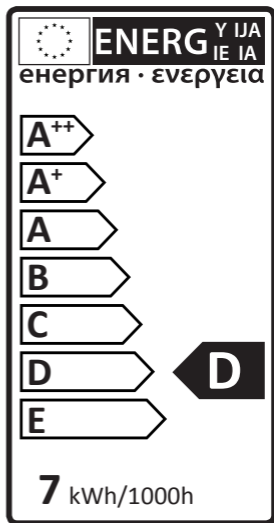

7 Watt  
55 Lumen  
3000 Kelvin

1000 Hours  
Dimmable  
Instant full light

Power factor > 0,5  
CRI > 65

Article No.: 6003101

**RoHS**   
WEEE COMPLIANT

WL13935