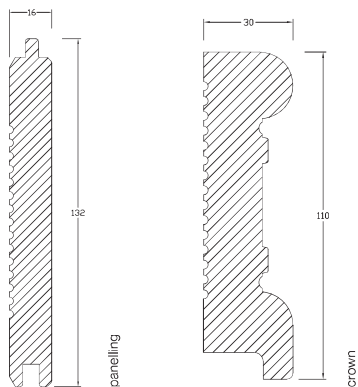

model name: **Art panelling**

symbol	371709 include: 8 x 546231 1 x 546224
overall dimension after assembly	110 cm
thickness	16-30 mm
length	2000 mm
colour	white primer
finish	primer

Accessories for Art panelling

Upper panel of Art panelling	symbol	546224
	height	110 mm
	thickness	30 mm
	length	2000 mm
	finish	primer
Vertical panel of Art panelling	symbol	546231
	height	125 mm
	thickness	16 mm
	length	2000 mm
	finish	primer
Panelling corner	symbol	212738
	height	22 mm
	thickness	22 mm
	length	1200 mm
	finish	primer
End cap of Art upper panel	symbol	546255
	height	110 mm
	thickness	30 mm
	finish	white

model name: **Modern panelling**

symbol	371716 include: 1 x 546477 3 x 546484 1 x 546460
overall dimension after assembly	107-127 cm
thickness	16-22 mm
length	2000 mm
colour	white primer
finish	primer

Accessories for Modern panelling

Upper panel of Modern panelling	symbol	546460
	height	155 mm
	thickness	22 mm
	length	2000 mm
	finish	primer
Vertical panel of Modern panelling	symbol	546484
	height	100 mm
	thickness	12 mm
	length	2000 mm
	finish	primer
Panelling corner	symbol	212738
	height	120 mm
	thickness	16 mm
	length	2000 mm
	finish	primer
End cap of Modern upper panel	symbol	546477
	height	22 mm
	thickness	22 mm
	length	1200 mm
	finish	white