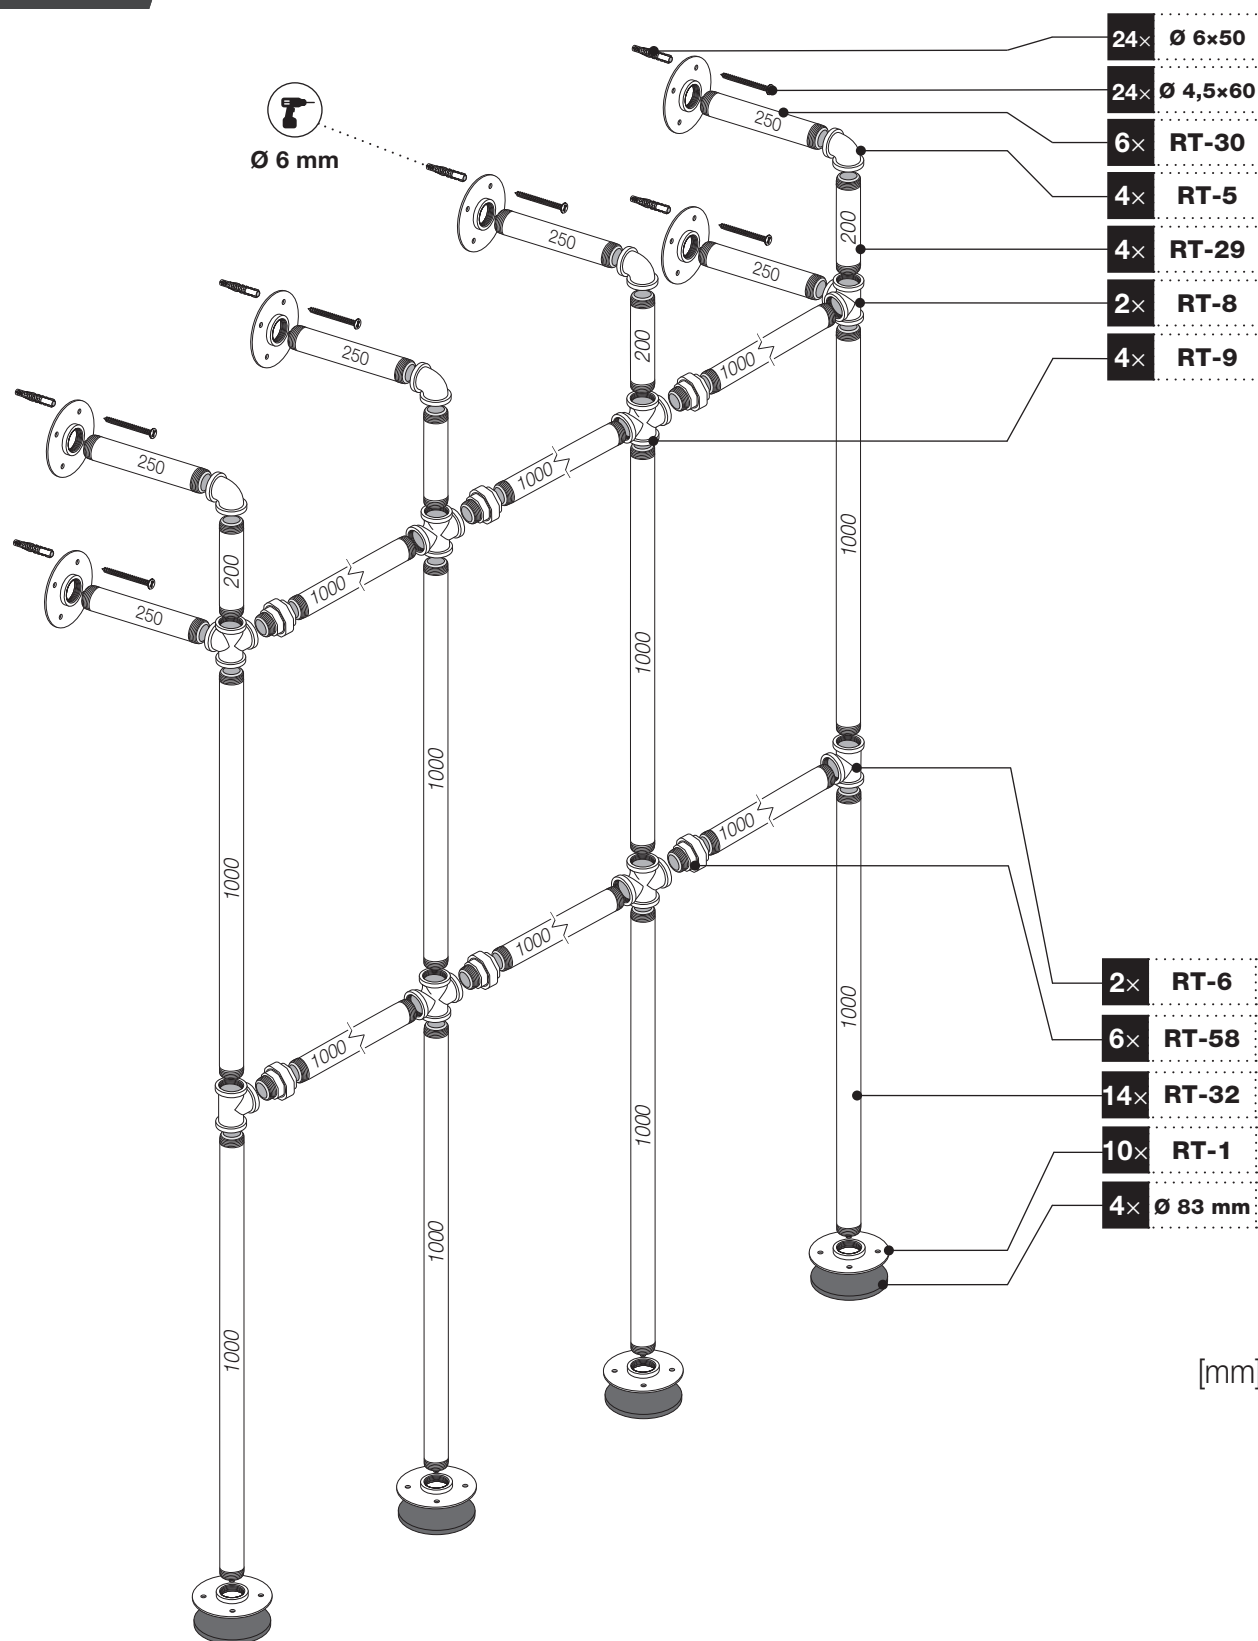

Art.: 3196

CZ Společnost WALTECO s.r.o. nepřebírá žádnou odpovědnost za škody na majetku nebo zranění osob v důsledku nesprávného použití.
EN WALTECO s.r.o. assumes no liability for property damage or personal injury resulting from improper use.
DE WALTECO s.r.o. übernimmt keine Haftung für Sach- oder Personenschäden, die durch unsachgemäßen Gebrauch entstehen.