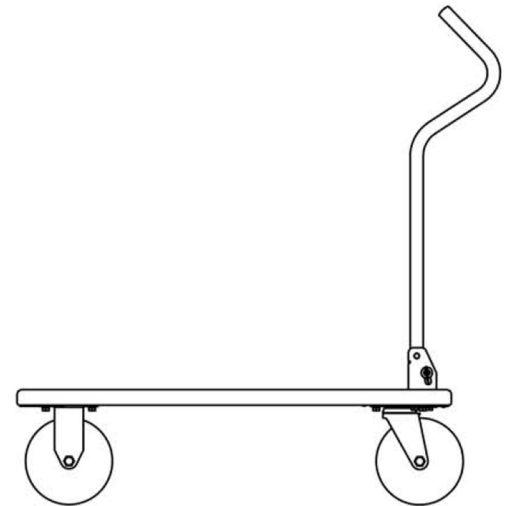

Serial Number	1	2	3	4
Appel lation	screw	mobi le wheel	fixed wheel	handie

(1) This cart is out of factory by fold way

(2) Turn in reverse the cart, insert screw 1 into mobile wheel 2 (front wheel) & fixed wheel 3 (rear wheel) and the screw hole in the bottom of the cart, then fasten it.

(3) Pull up the handle 4 until the handle and cart is perpendicular

(4) The assembly of the whole cart is finished