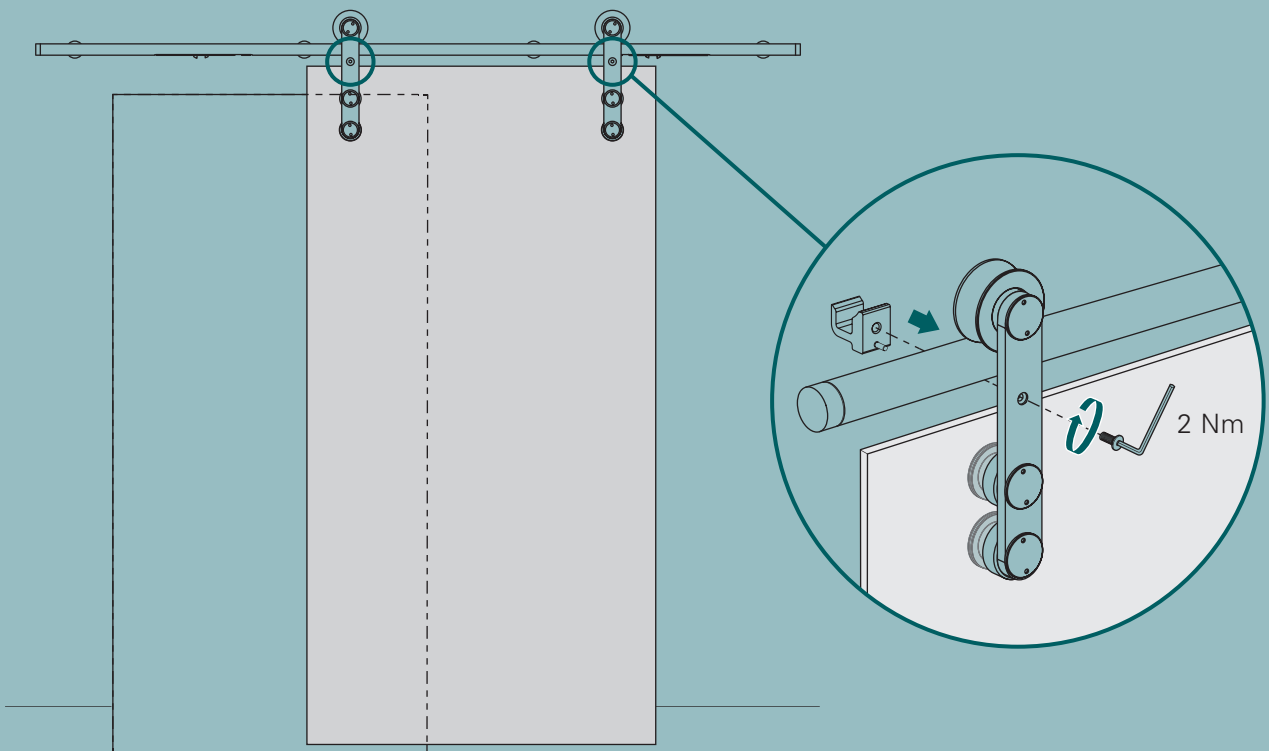

i

Manufactured for:
HORNBACH Baumarkt AG
Hornbachstraße 11
76879 Bornheim / Germany
product@hornbach.com
www.hornbach.com

Technische Information, Stand 05/2025