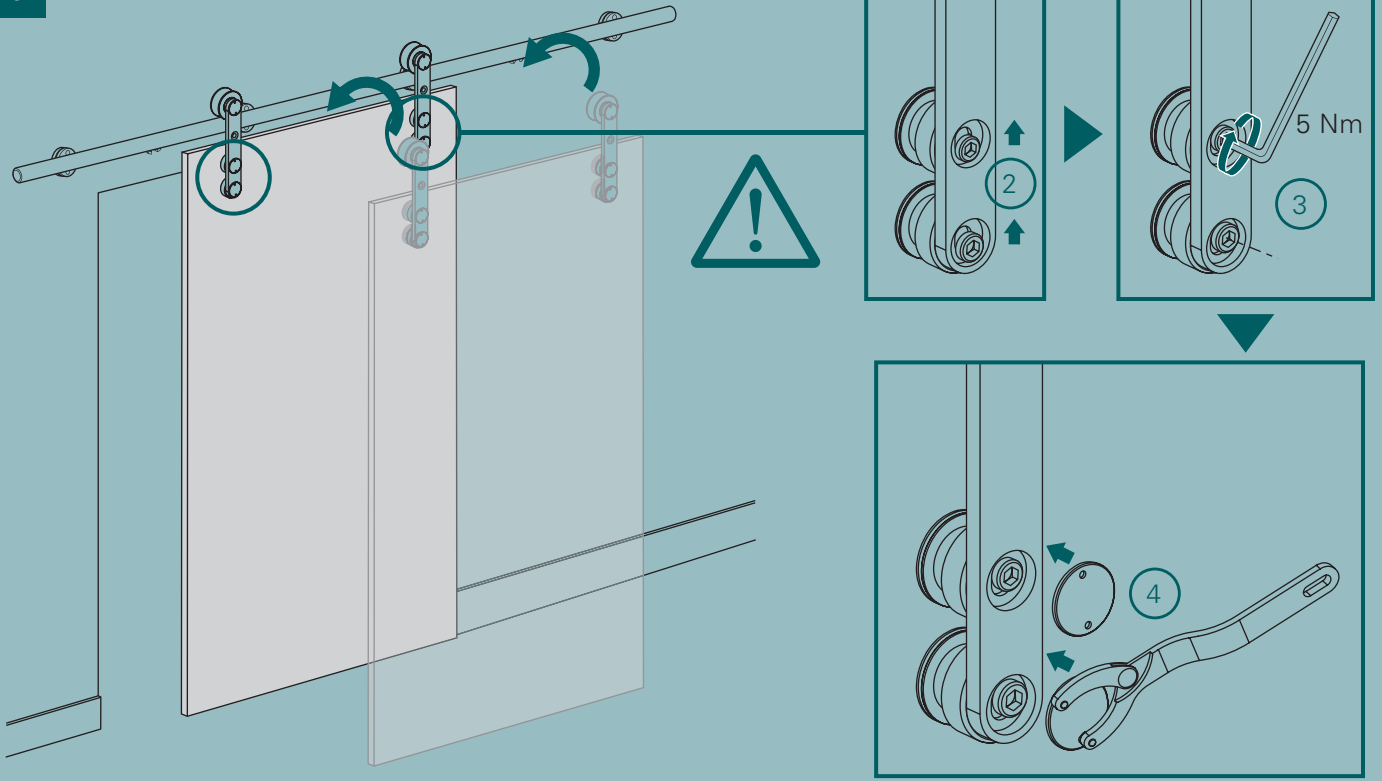

3

4

i

Manufactured for:
HORNBACH Baumarkt AG
Hornbachstraße 11
76879 Bornheim / Germany
product@hornbach.com
www.hornbach.com

Technische Information, Stand 05/2025