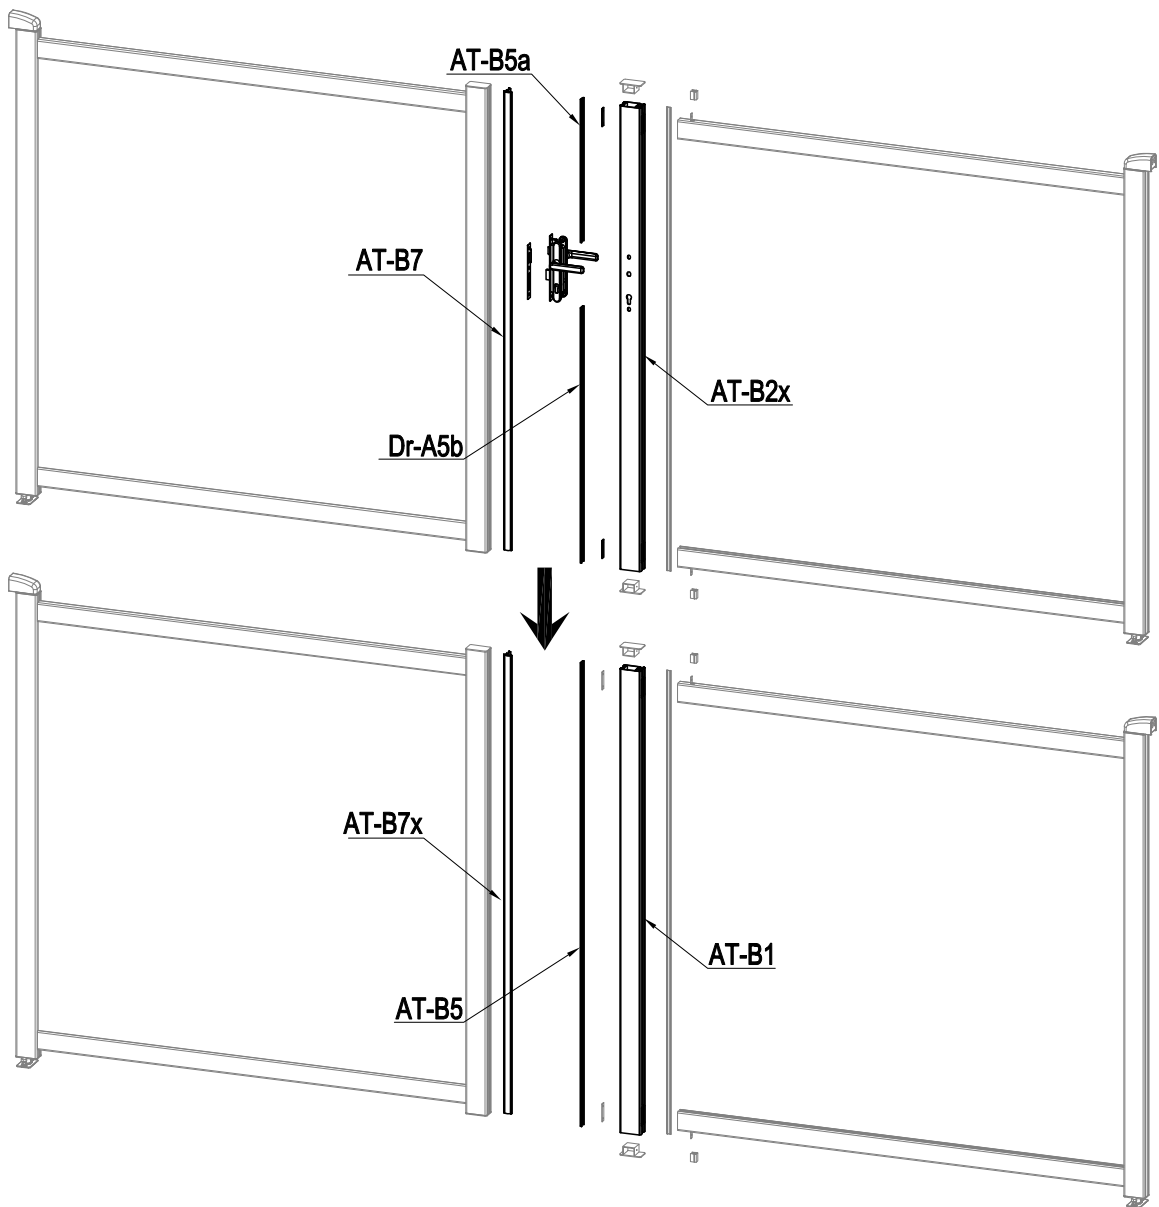

Manual

Accessories G21

mounting profile for gate with drive, 173 cm

AT-B1		1728mm	x1
AT-B5		1728mm	x1
AT-B7x		1708mm	x1

AT-B7	→	AT-B7x
AT-B2x	→	AT-B1
AT-B5a	→	AT-B5
Dr-A5b	→	AT-B5

AT-B7	→	AT-B7x
AT-B2x	→	AT-B1
AT-B5a	→	AT-B5
Dr-A5b	→	AT-B5

۱۲۷