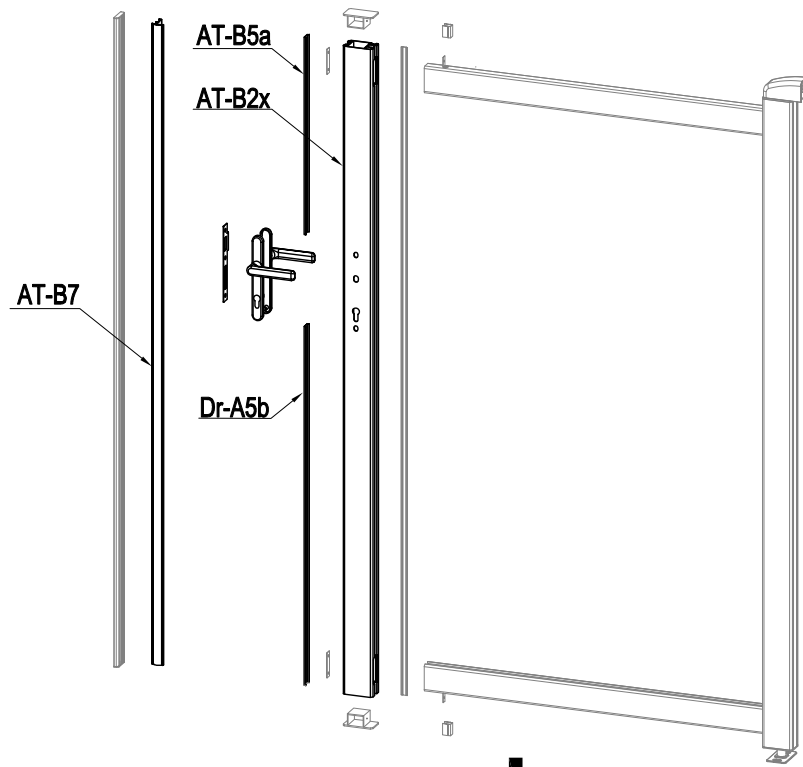

Manual

Accessories G21

mounting profile for gate with drive, 173 cm

AT-B1		1728mm	x1
AT-B5		1728mm	x1
AT-B7x		1708mm	x1

AT-B7	→	AT-B7x
AT-B2x	→	AT-B1
AT-B5a	→	AT-B5
Dr-A5b	→	AT-B5

AT-B7	→	AT-B7x
AT-B2x	→	AT-B1
AT-B5a	→	AT-B5
Dr-A5b	→	AT-B5