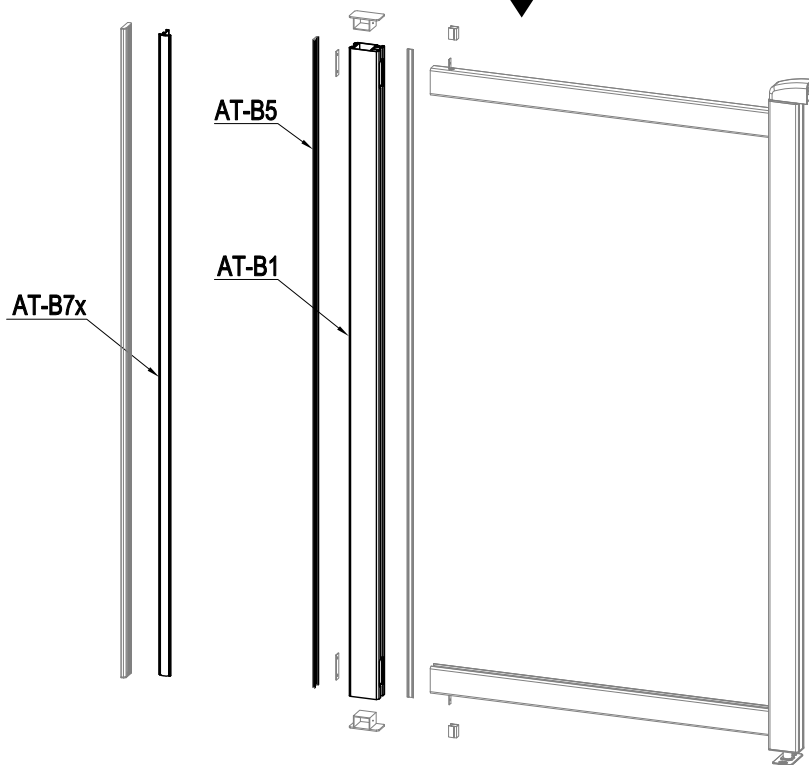

Manual

Accessories G21

mounting profile for gate with drive, 173 cm

AT-B1		1728mm	x1
AT-B5		1728mm	x1
AT-B7x		1708mm	x1

AT-B7	→	AT-B7x
AT-B2x	→	AT-B1
AT-B5a	→	AT-B5
Dr-A5b	→	AT-B5

AT-B7	→	AT-B7x
AT-B2x	→	AT-B1
AT-B5a	→	AT-B5
Dr-A5b	→	AT-B5