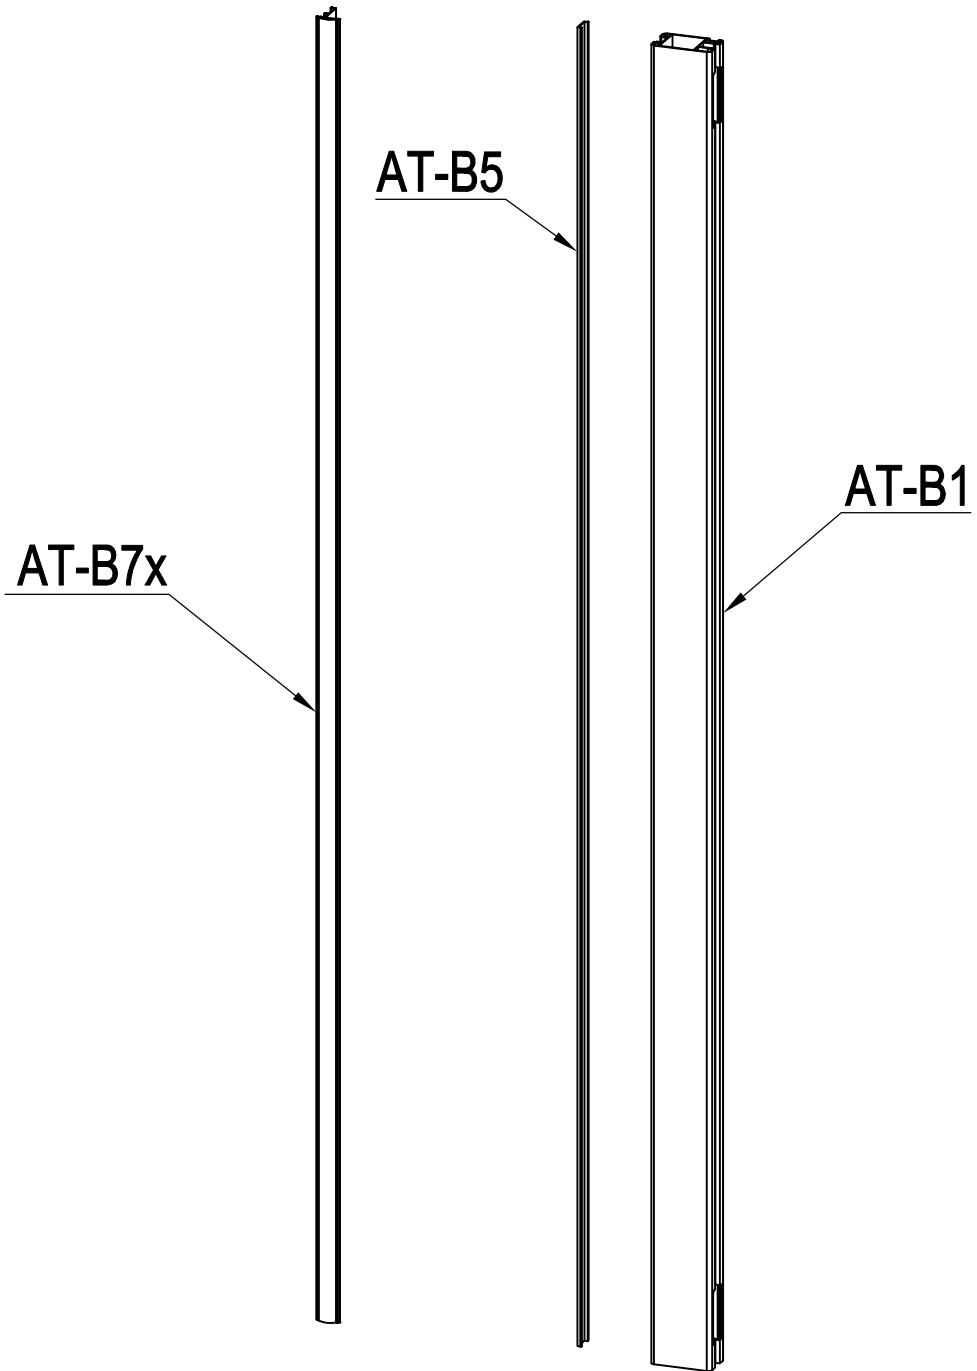

Manual

Accessories G21

mounting profile for gate with drive, 173 cm

AT-B1		1728mm	x1
AT-B5		1728mm	x1
AT-B7x		1708mm	x1

AT-B7	→	AT-B7x
AT-B2x	→	AT-B1
AT-B5a	→	AT-B5
Dr-A5b	→	AT-B5

AT-B7	→	AT-B7x
AT-B2x	→	AT-B1
AT-B5a	→	AT-B5
Dr-A5b	→	AT-B5

۱۲۷