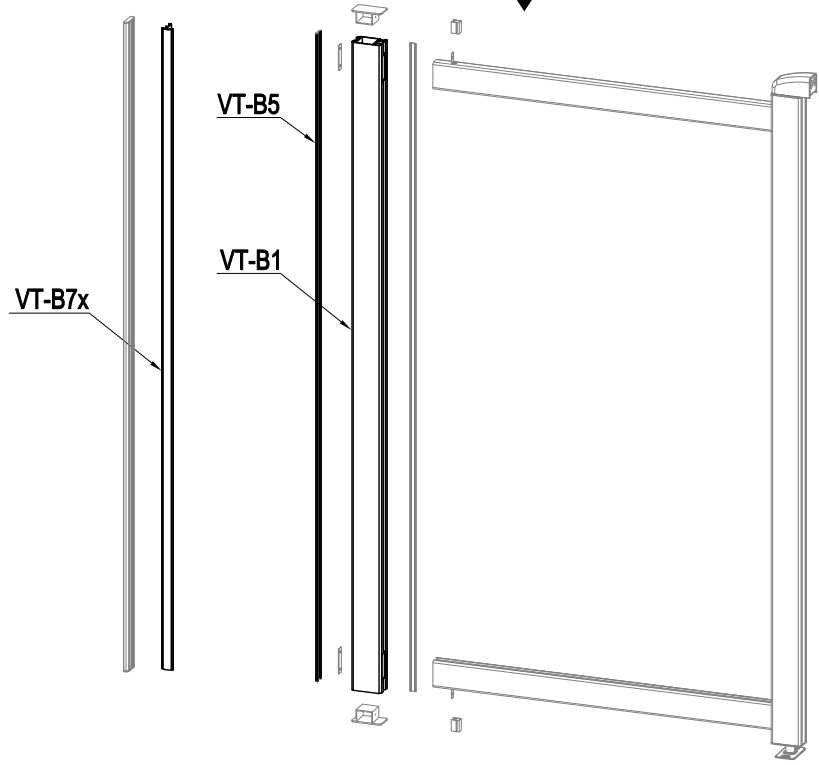

Manual Accessories G21

mounting profile for gate with drive, 176 cm

VT-B1		1751mm	x1
VT-B5		1751mm	x1
VT-B7x		1731mm	x1

VT-B7	⇒	VT-B7x
VT-B2x	⇒	VT-B1
VT-B5a	⇒	VT-B5
Dr-A5b	⇒	VT-B5

VT-B7	→	VT-B7x
VT-B2x	→	VT-B1
VT-B5a	→	VT-B5
Dr-A5b		