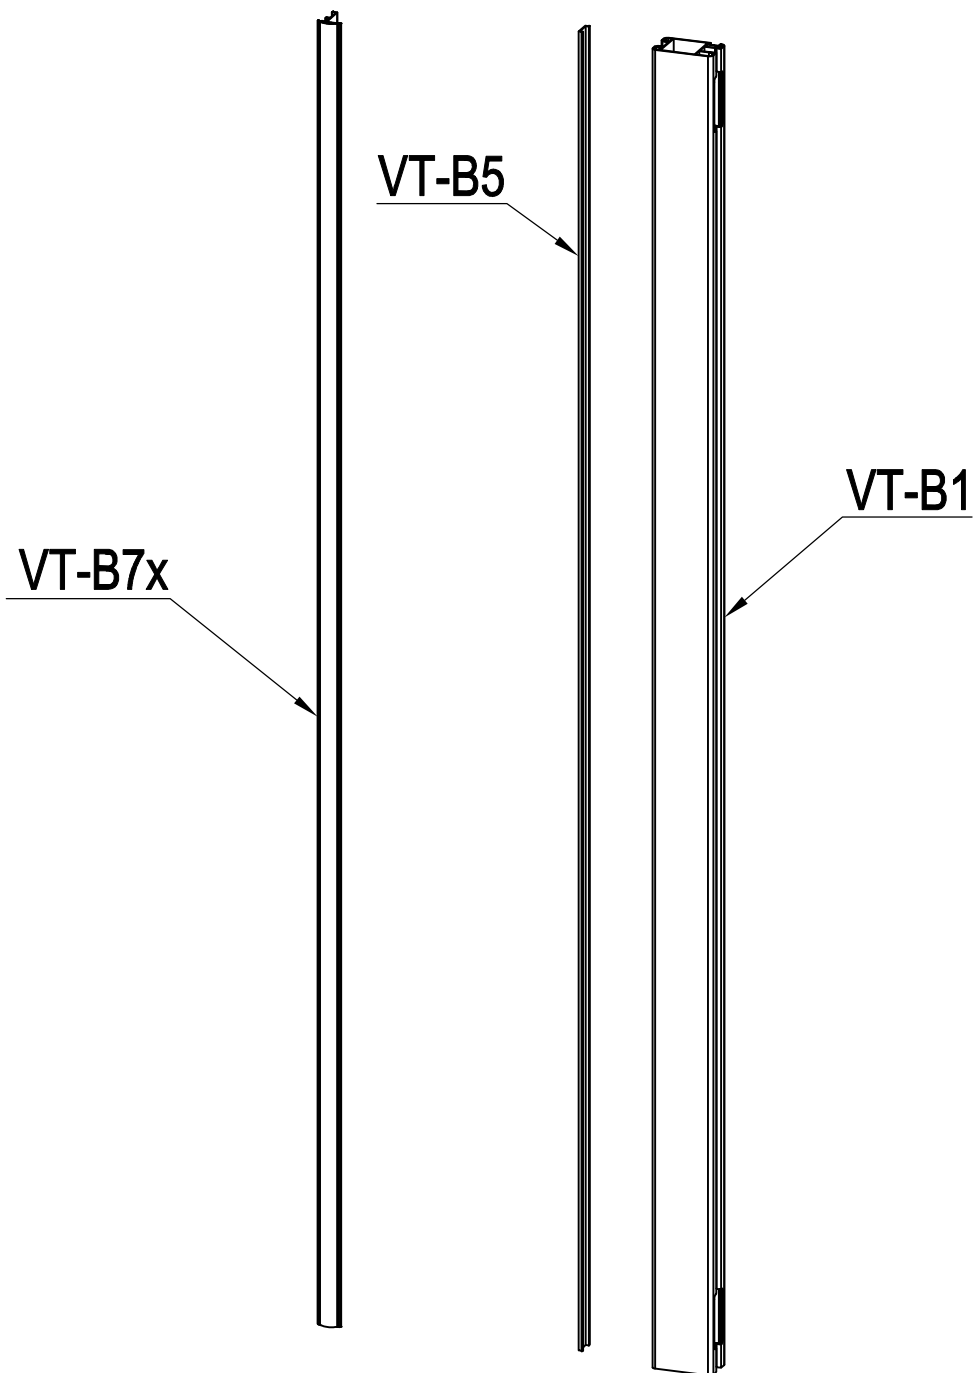

Manual Accessories G21

mounting profile for gate with drive, 176 cm

VT-B1		1751mm	x1
VT-B5		1751mm	x1
VT-B7x		1731mm	x1

VT-B7	⇒	VT-B7x
VT-B2x	⇒	VT-B1
VT-B5a	⇒	VT-B5
Dr-A5b	⇒	VT-B5

VT-B7	→	VT-B7x
VT-B2x	→	VT-B1
VT-B5a	→	VT-B5
Dr-A5b		

۱۲۷