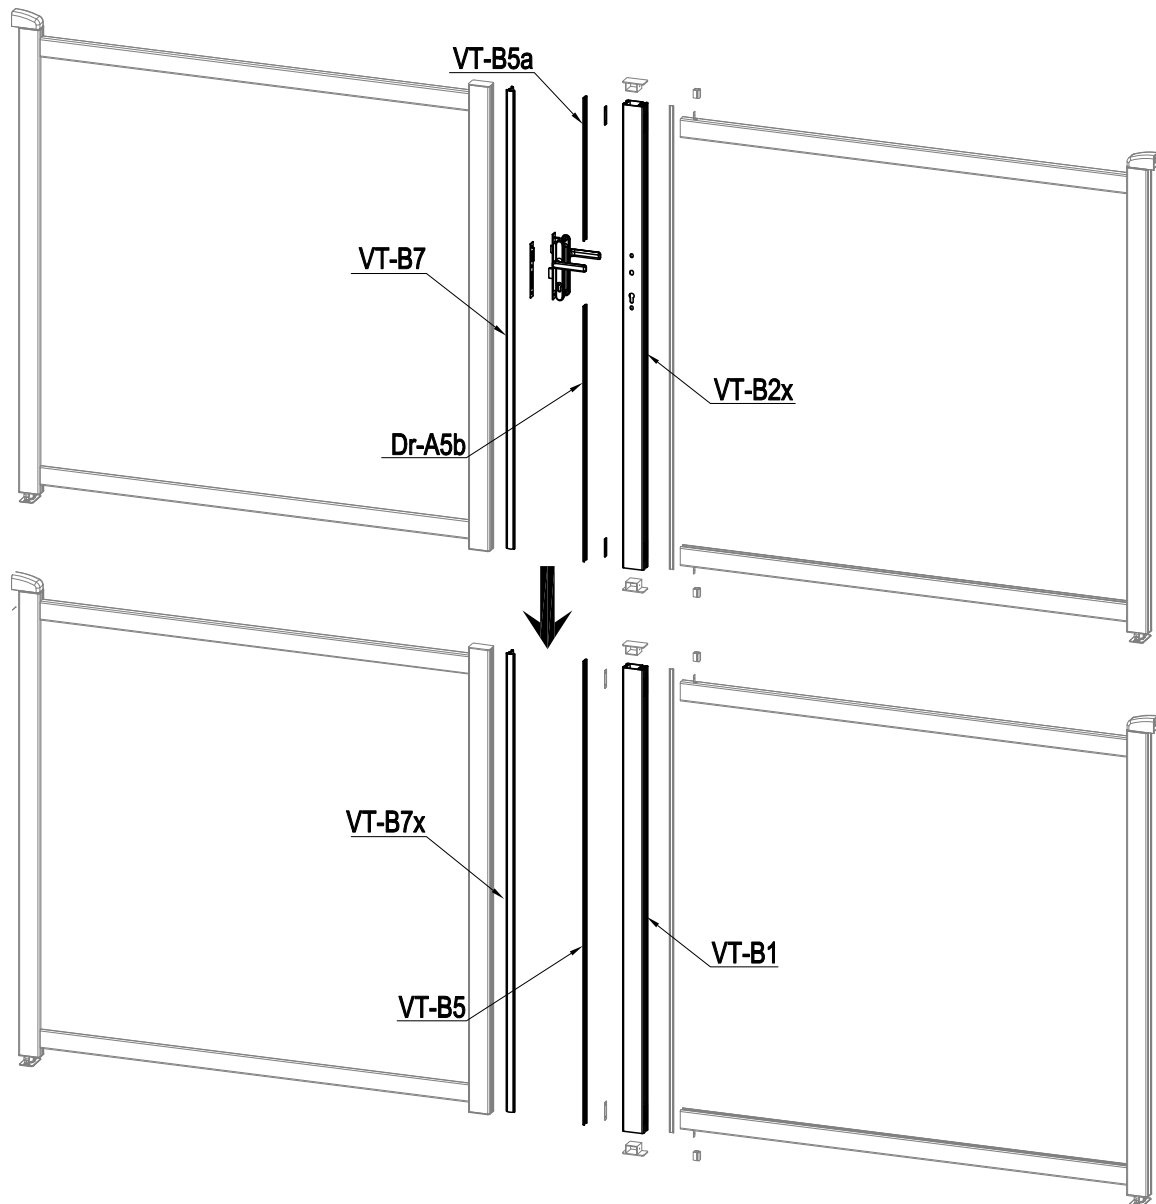

Manual Accessories G21

mounting profile for gate with drive, 176 cm

VT-B1		1751mm	x1
VT-B5		1751mm	x1
VT-B7x		1731mm	x1

VT-B7	⇒	VT-B7x
VT-B2x	⇒	VT-B1
VT-B5a	⇒	VT-B5
Dr-A5b	⇒	VT-B5

VT-B7	→	VT-B7x
VT-B2x	→	VT-B1
VT-B5a	→	VT-B5
Dr-A5b		

۱۲۷