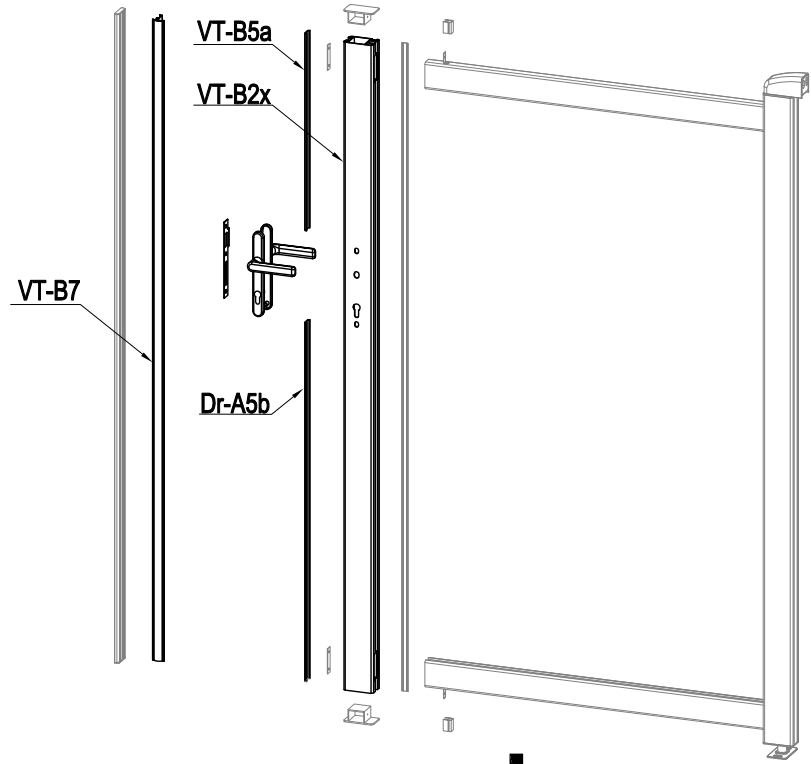

Manual Accessories G21

mounting profile for gate with drive, 176 cm

VT-B1		1751mm	x1
VT-B5		1751mm	x1
VT-B7x		1731mm	x1

VT-B7	⇒	VT-B7x
VT-B2x	⇒	VT-B1
VT-B5a	⇒	VT-B5
Dr-A5b	⇒	VT-B5

VT-B7	→	VT-B7x
VT-B2x	→	VT-B1
VT-B5a	→	VT-B5
Dr-A5b		