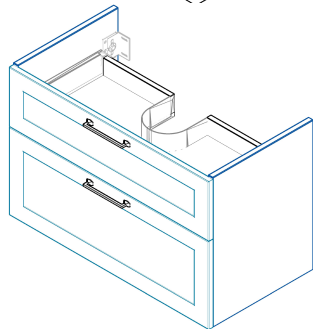

U101

X: 900mm

Y: 465mm

Z: 60mm

X: 860 mm

Y: 450 mm

Z: 560 mm

- A 560 mm
- B 610 mm
- C 80-120 mm
- D 430 mm
- E --- mm
- F --- mm
- G 675 mm
- H --- mm
- I --- mm
- J 860 mm
- M --- mm
- N --- mm

Art.No 003012

max. 50 Kg

! A=B

B