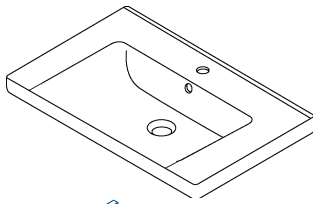

U101

X: 900mm

Y: 465mm

Z: 60mm

X: 860 mm

Y: 450 mm

Z: 560 mm

- A 560 mm
- B 610 mm
- C 80-120 mm
- D 430 mm
- E --- mm
- F --- mm
- G 675 mm
- H --- mm
- I --- mm
- J 860 mm
- M --- mm
- N --- mm

Art.No 003012

max. 50 Kg

! A=B

B