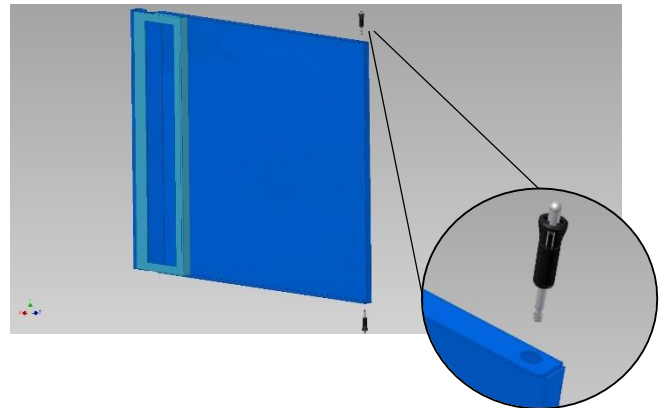

Bitte darauf achten dass der Verbinder immer so ins Blech gedrückt wird , dass er mit dem Löse-Schlüssel auch wieder entfernt werden kann!

Please mind that you press the connector from that side where you can easily disengage it with the release key!