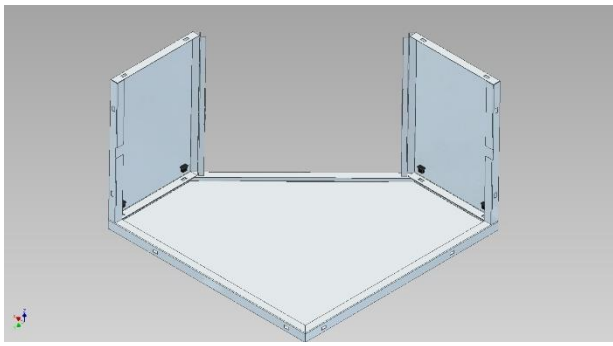

Bitte darauf achten dass der Verbinder immer so ins Blech gedrückt wird , dass er mit dem Löse-Schlüssel auch wieder entfernt werden kann!

Please mind that you press the connector from that side where you can easily disengage it with the release key!