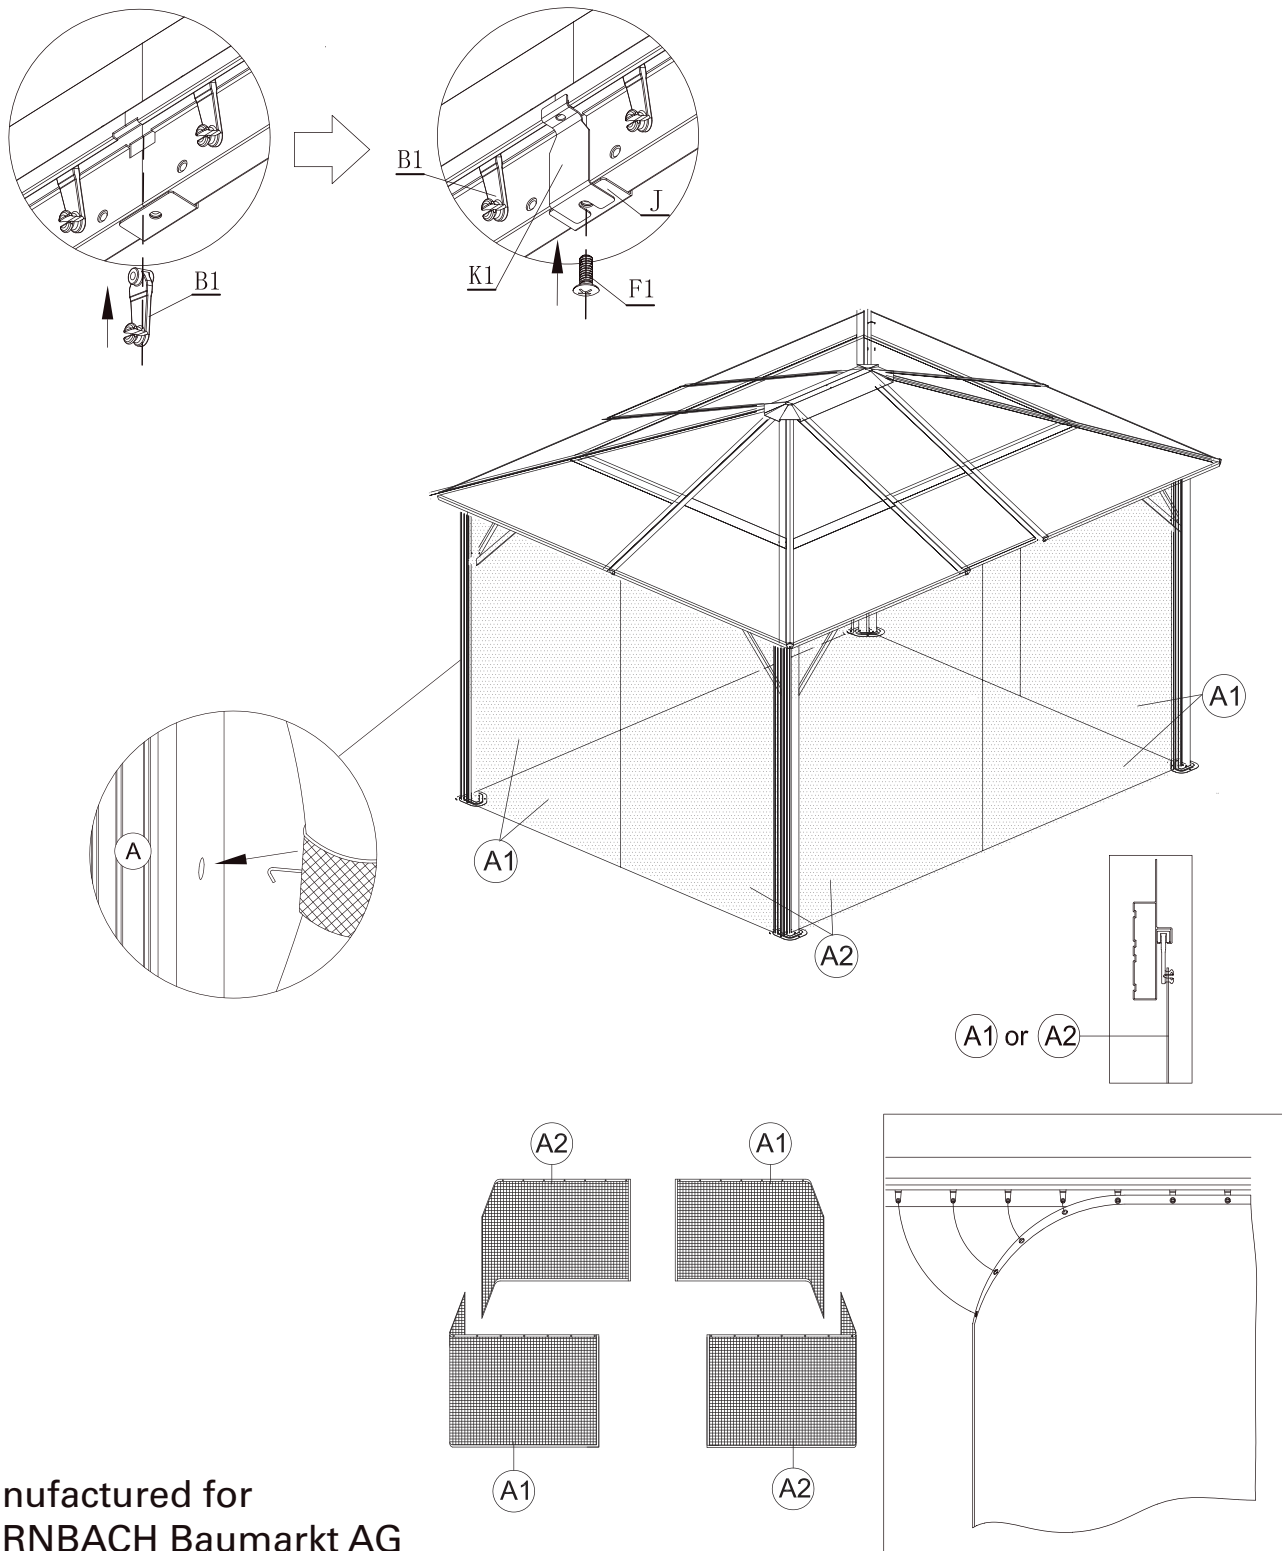

®

GARDEN PLACE

Manufactured for
HORNBACH Baumarkt AG
Hornbachstrasse 11
76879 Bornheim / Germany
www.hornbach.com

ED 10 / 2019