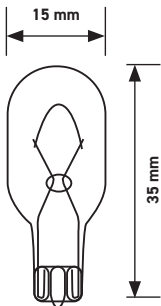

7 Watt
55 Lumen
3000 Kelvin

1000 Hours
Dimmable
Instant full light

Power factor > 0,5
CRI > 65

Article No.: 6003101

WL13935

Wedge bulb 7W T15