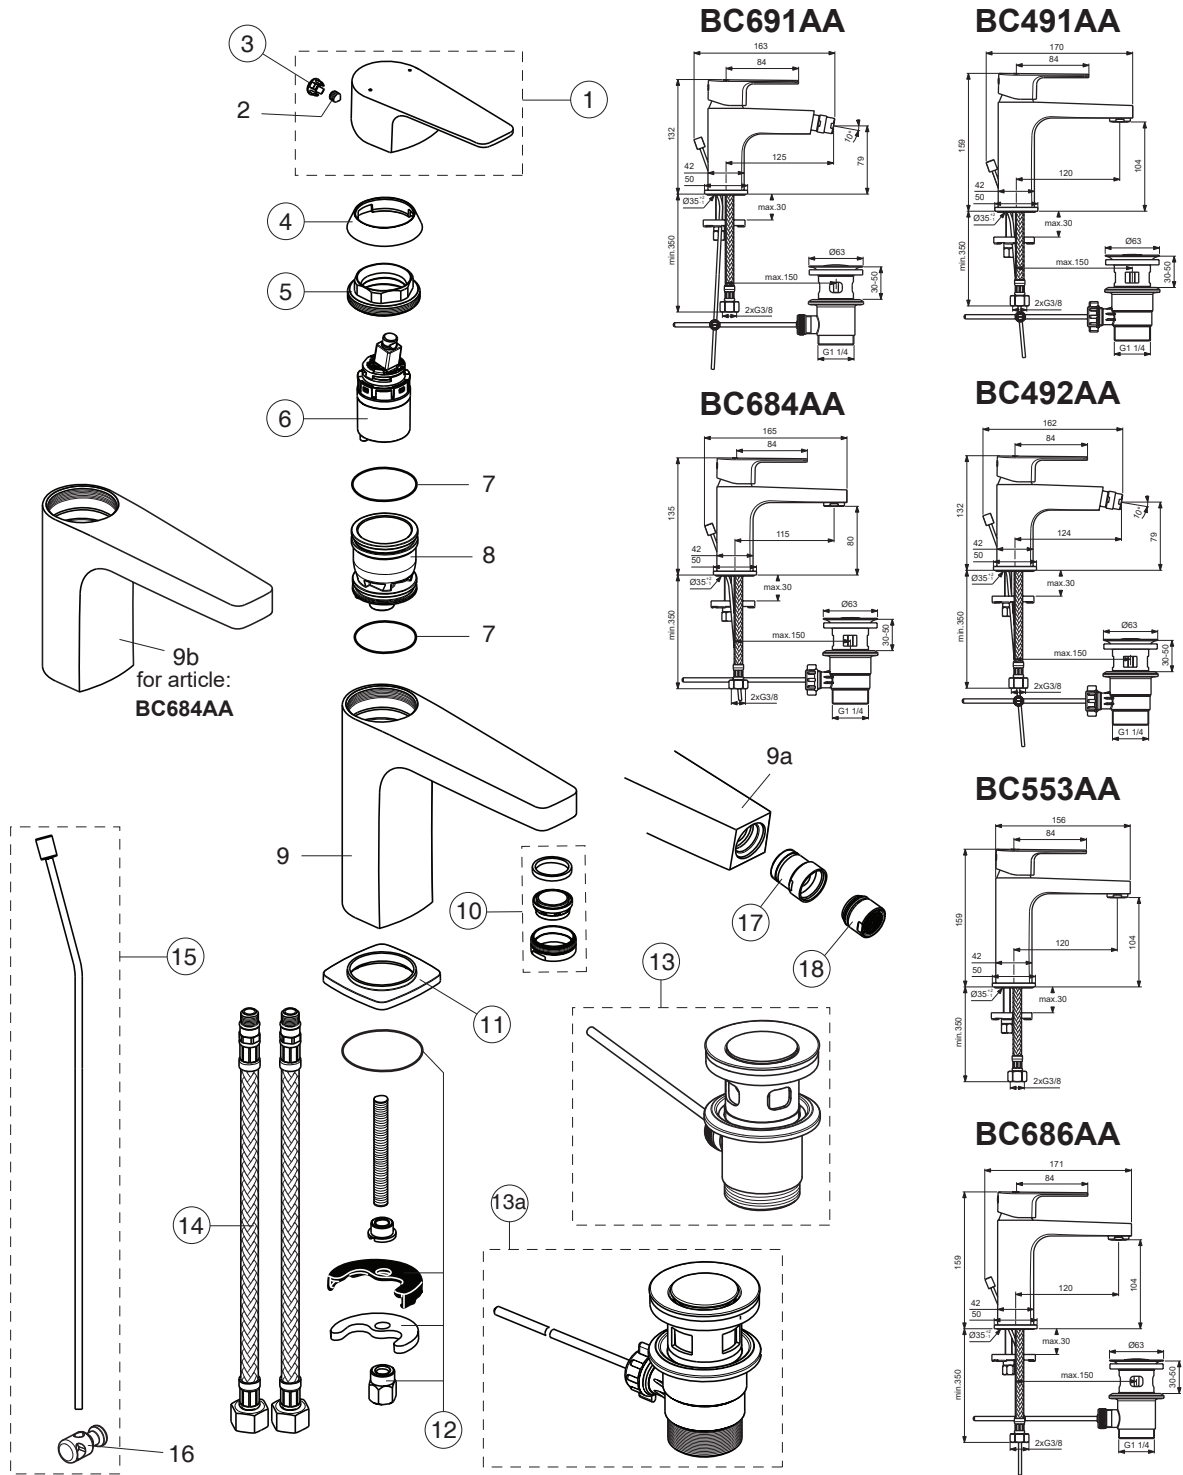

CERAFINE MODEL D

Ideal Standard

Pos.	Signify	Spare parts-Nr.	Quantity	Pos.	Signify	Spare parts-Nr.	Quantity
1	Lever, w/logo-compl.	B961652AA	1 Set	13a	Pop-up waste-plastic	B964550AA*	1 Pcs.
2	Screw M5x6		1 Pcs.	14	Flex hose G3/8	A962005NU	1 Pcs.
3	Cap decorative	B964696NU	1 Pcs.	15	Pop up waste-compl.	B961241AA	1 Pcs.
4	Cap	A861080AA	1 Pcs.	16	Pop up waste shackle		1 Pcs.
5	Screw M38x1.5	B961645NU	1 Pcs.	17	Ball joint M18x1	A960019AA	1 Pcs.
6	Cartridge Ø28mm	A861397NU	1 Pcs.	18	Aerator M18x1- 5 l/min	A963369AA	1 Pcs.
7	O-Ring Ø30x2		2 Pcs.				
8	Manifold		1 Pcs.				
9;9b	Body basin		1 Pcs.				
9a	Body bidet		1 Pcs.				
10	Perlator M24x1-A / 5l/min	B961383AA	1 Pcs.				
11	Rosette decorative	B961290AA	1 Pcs.				
12	Connecting set	B964551NU	1 Pcs.				
13	Pop-up drain ass.	A962991AA	1 Pcs.				

* (for BC491AA;BC492AA;BC684AA)